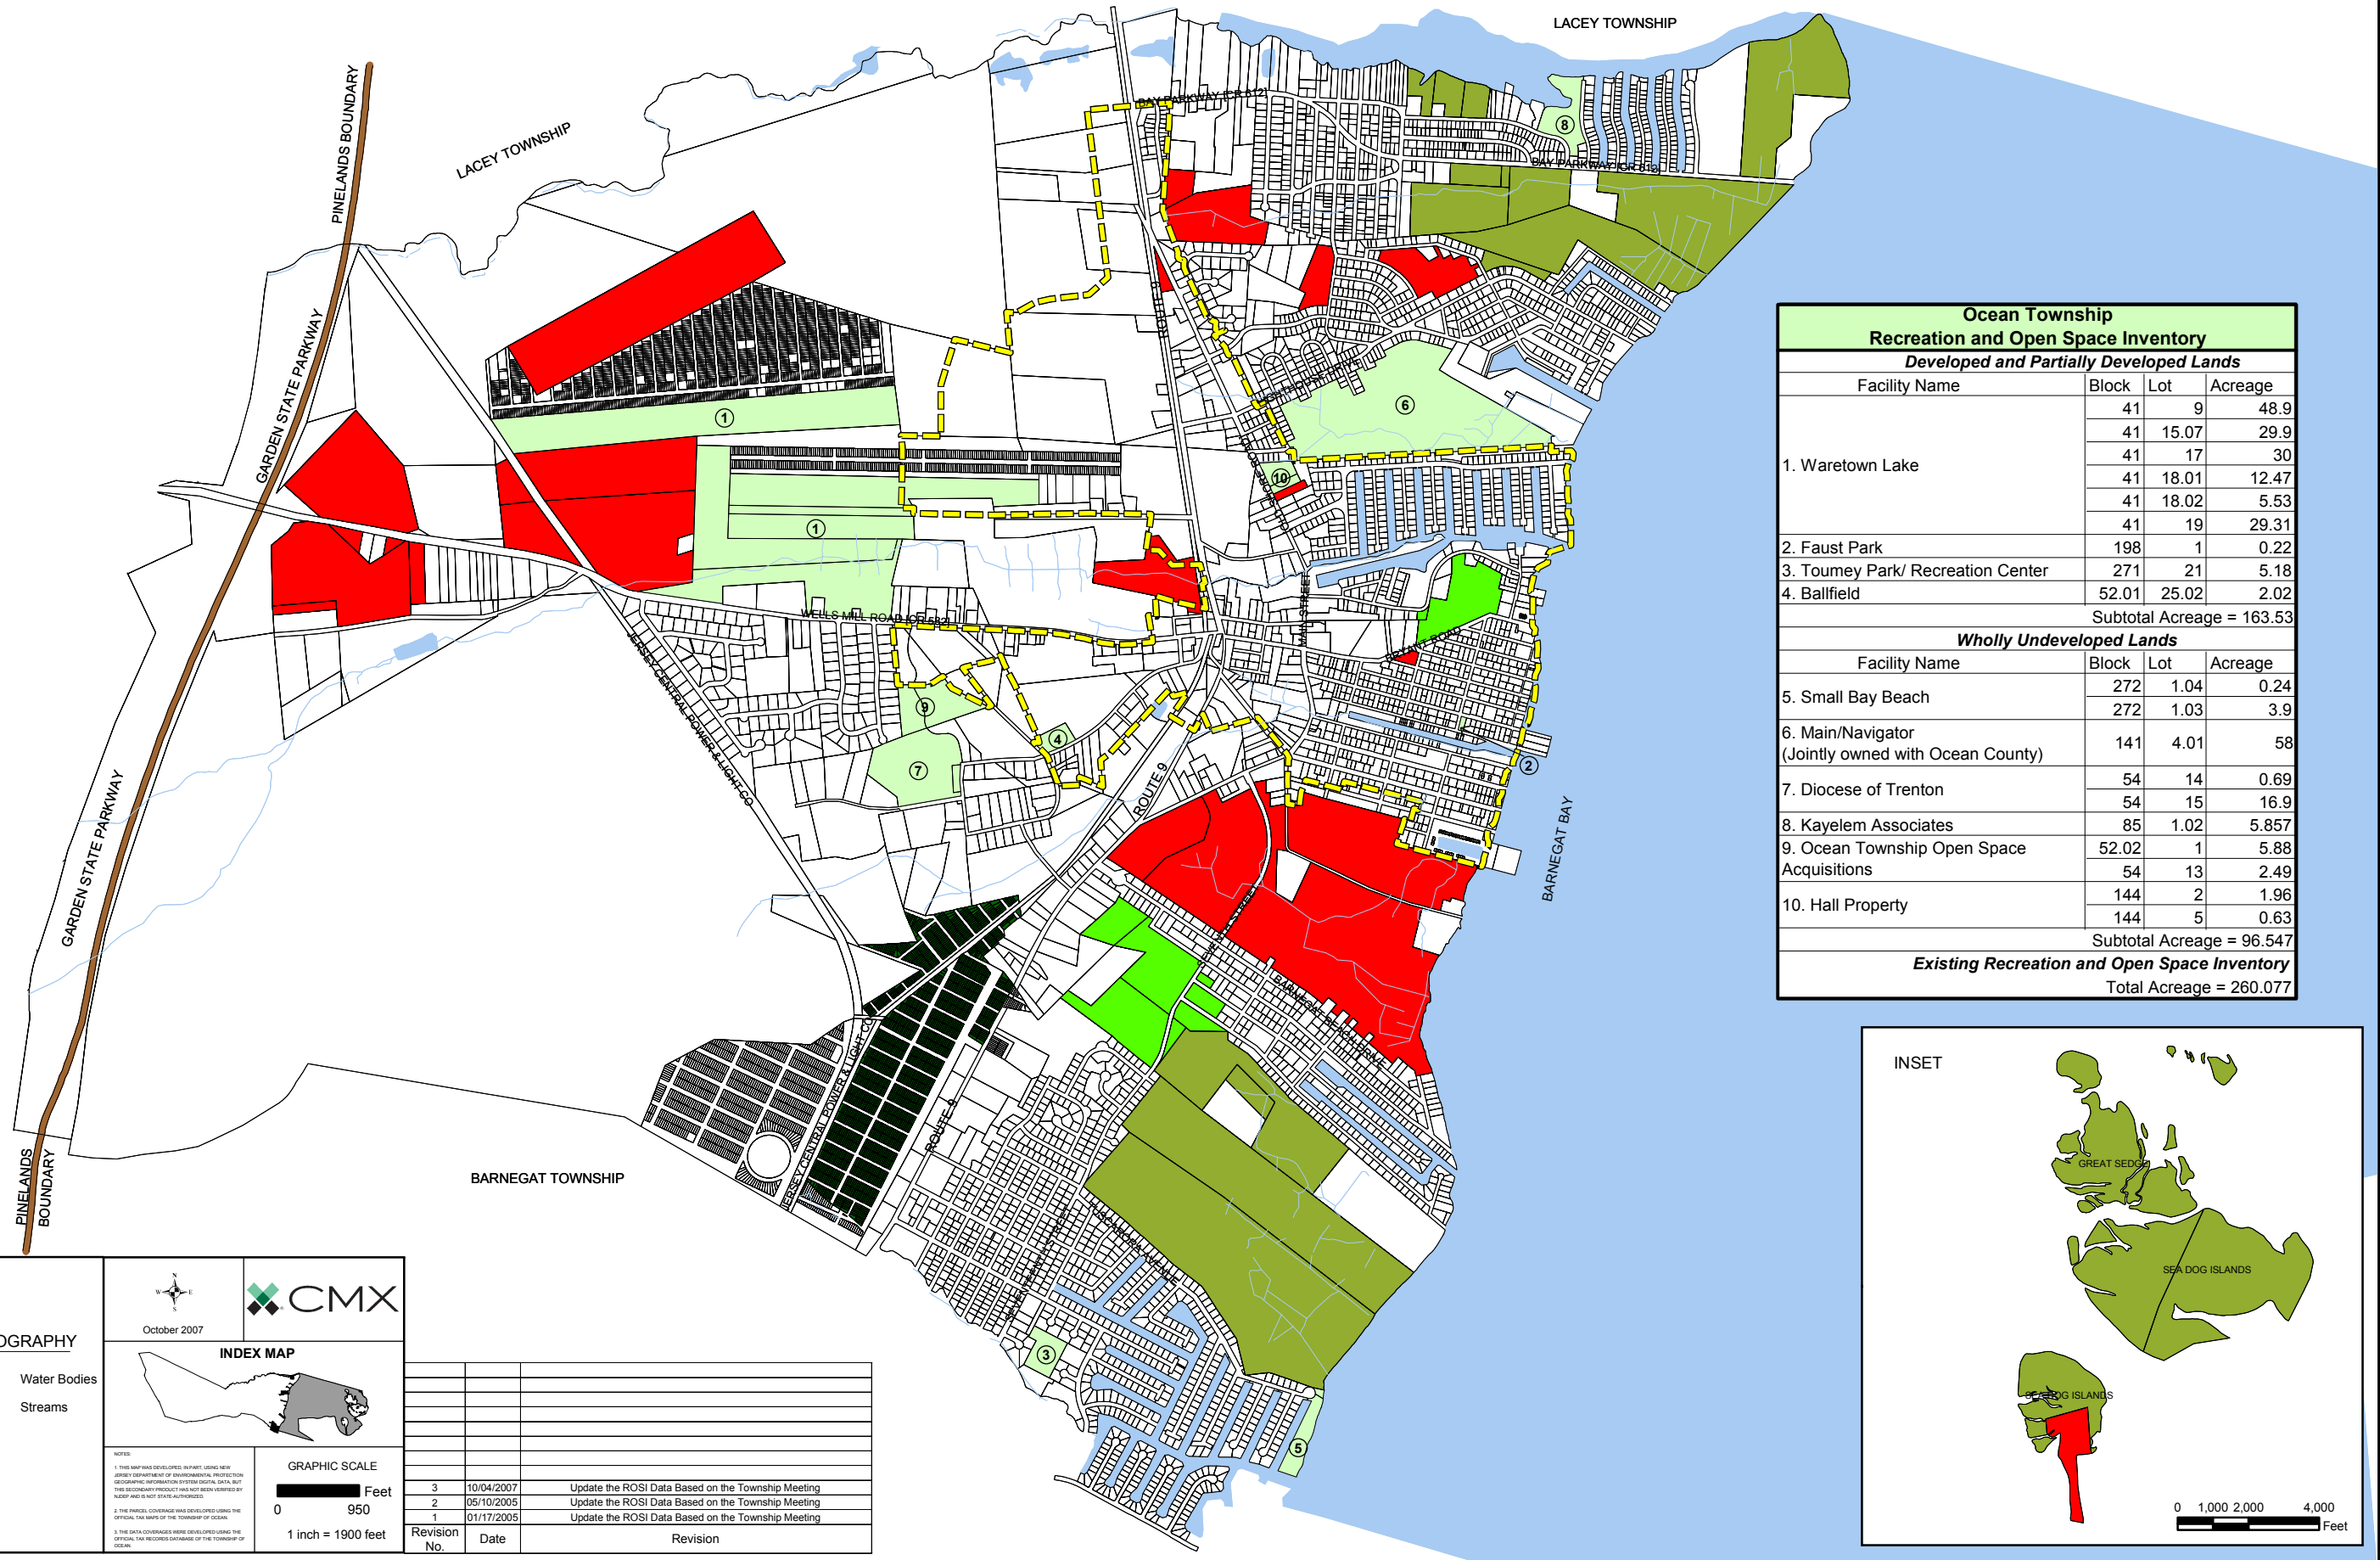

OPEN SPACE AND RECREATION PLAN

OCEAN TOWNSHIP (East of Parkway)

Ocean County, New Jersey

| Ocean Township Recreation and Open Space Inventory | | | |
|--|-------|-------|---------|
| Developed and Partially Developed Lands | | | |
| Facility Name | Block | Lot | Acreage |
| 1. Waretown Lake | 41 | 9 | 48.9 |
| | 41 | 15.07 | 29.9 |
| | 41 | 17 | 30 |
| | 41 | 18.01 | 12.47 |
| | 41 | 18.02 | 5.53 |
| 2. Faust Park | 198 | 1 | 0.22 |
| 3. Toumey Park/ Recreation Center | 271 | 21 | 5.18 |
| 4. Ballfield | 52.01 | 25.02 | 2.02 |
| Subtotal Acreage = 163.53 | | | |
| Wholly Undeveloped Lands | | | |
| Facility Name | Block | Lot | Acreage |
| 5. Small Bay Beach | 272 | 1.04 | 0.24 |
| | 272 | 1.03 | 3.9 |
| 6. Main/Navigator (Jointly owned with Ocean County) | 141 | 4.01 | 58 |
| 7. Diocese of Trenton | 54 | 14 | 0.69 |
| | 54 | 15 | 16.9 |
| 8. Kayelem Associates | 85 | 1.02 | 5.857 |
| 9. Ocean Township Open Space Acquisitions | 52.02 | 1 | 5.88 |
| | 54 | 13 | 2.49 |
| 10. Hall Property | 144 | 2 | 1.96 |
| | 144 | 5 | 0.63 |
| Subtotal Acreage = 96.547 | | | |
| Existing Recreation and Open Space Inventory | | | |
| Total Acreage = 260.077 | | | |

LEGEND:

EXISTING INVENTORY

- Ocean Township R.O.S.I.
- Ocean County
- State of New Jersey
- Federal
- Potential Park & Open Space Sites
- Center Boundary

HYDROGRAPHY

- Water Bodies
- Streams

October 2007

INDEX MAP

GRAPHIC SCALE

0 950 Feet

1 inch = 1900 feet

| Revision No. | Date | Revision |
|--------------|------------|--|
| 3 | 10/04/2007 | Update the ROSI Data Based on the Township Meeting |
| 2 | 05/10/2005 | Update the ROSI Data Based on the Township Meeting |
| 1 | 01/17/2005 | Update the ROSI Data Based on the Township Meeting |